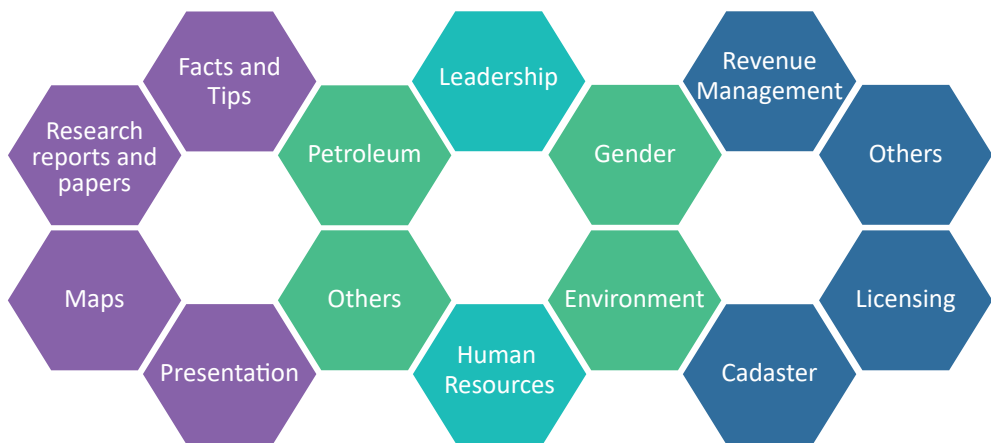

Who is it for?

The knowledge portal is available for public use

What types of files are available?

Please cite your source when referencing information from the knowledge portal.

INSTITUTE OF
GEOGRAPHY AND
GEOECOLOGY

Global Affairs
Canada

Affaires mondiales
Canada